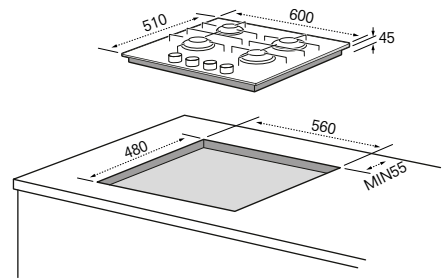

MKHG 6031-PR TC BK

Built-in 60 cm gas hob with 4 burners

Highlighted features

Width 60 cm

Triple crown

Features

- 4 gas burners
- Triple crown

Technical specifications

- Matte black cast iron pan supports
- Integrated ignition
- Safety valve
- 1 x 3.6 kW triple crown burner
- 1 x 1.0 kW auxiliary burner
- 2 x 1.75 kW semi-rapid burners

Product dimensions (LxH)

- 590x510mm